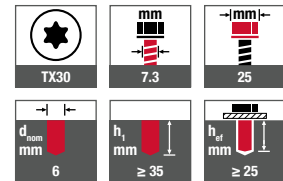

Applications

Technical specifications

Certifications

Order description	Length [mm]	PU [pieces]	Price/100 [EUR]	Article number	EAN
Colour white					
EJOT DDS 7.3x50 white	50	100		8419050740	4039161004882
EJOT DDS 7.3x75 white	75	100		8419075740	4039161005407
EJOT DDS 7.3x85 white	85	100		8419085740	4039161005414
EJOT DDS 7.3x100 white	100	100		8419100740	4039161005421
EJOT DDS 7.3x125 white	125	100		8419125740	4039161005438
EJOT DDS 7.3x150 white	150	100		8419150740	4039161005452
EJOT DDS 7.3x175 white	175	100		8419175740	4039161005469
EJOT DDS 7.3x200 white	200	100		8419200740	4039161005476
Colour beige					
EJOT DDS 7.3x50 beige*	50	100		8419050780	7612336177955
EJOT DDS 7.3x75 beige	75	100		8419075780	7612336177962
EJOT DDS 7.3x85 beige	85	100		8419085780	7612336177979
EJOT DDS 7.3x100 beige	100	100		8419100780	7612336177986
EJOT DDS 7.3x125 beige	125	100		8419125780	7612336001410
EJOT DDS 7.3x150 beige	150	100		8419150780	7612336177993
EJOT DDS 7.3x175 beige	175	100		8419175780	7612336178006
EJOT DDS 7.3x200 beige*	200	100		8419200780	7612336178013

*Production article in case of order (see page 35)